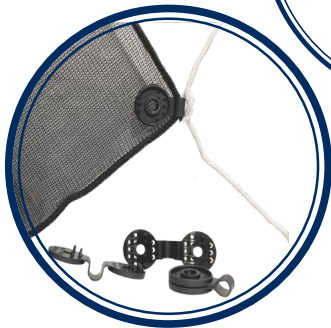

BUTYL SEALANT TAPE

Create a waterproof seal between two panels of plastic sheeting. This double-sided butyl rubber tape has a very aggressive bond to any surface it touches. This tape is often used with Vapor Tape to seam panels of plastic sheeting together or permanently attach them to porous surfaces such as concrete foundation walls. This tape creates a permanent bond and should not be used in temporary applications. Roll size 1.5" x 100'.

FIRE RETARDANT TAPE available in black or white

Use in areas that require fire retardant or flame retardant materials like hospitals and data centers. The waterproof coated cloth tape is great for sealing duct work, fiberglass insulation and wire harness insulation and bundling applications. This tape works best with our fire retardant plastic sheeting, it attaches to almost any surface including steel and plastic. 225FR White roll sizes 2" x 180' and 3" x 180'. 268FR Black roll size 2" x 100'. 377 FRPE Blue roll size 4" x 180'.

ACCESSORIES

EASYZIP HD™ ZIPPER

Quickly create a doorway or an opening in plastic sheeting with EasyZipHD zippers. These zippers are heavy duty with an instant bond designed to stick on tarps, plastic sheeting, fabrics and shrink wrap films.

ATTACHABLE GROMMETS - hang or attach plastic sheeting anywhere.

TARP GRABBERS

Permanently attaches to plastic sheeting up to 20 mils thick.

TARP GRIPPERS

Reusable grommet clips often used with tarpaulin.

CUSTOM FABRICATED ACCESSORIES FOR REINFORCED POLY SHEETING